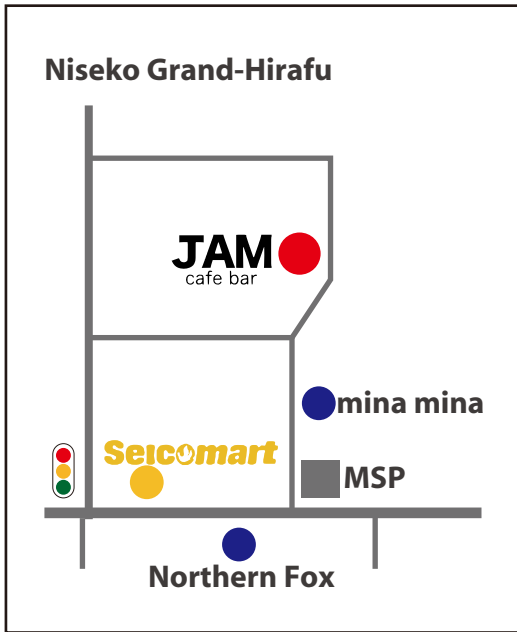

JAM cafe bar

Phone. 0136-23-0700

Address. 北海道虻田郡倶知安町字山田189-13-3 〒044-0081

open 17:00 / close 26:00

JAM cafe bar

Kutchan St.

Route 5

Route 343

Route 631

Route 343